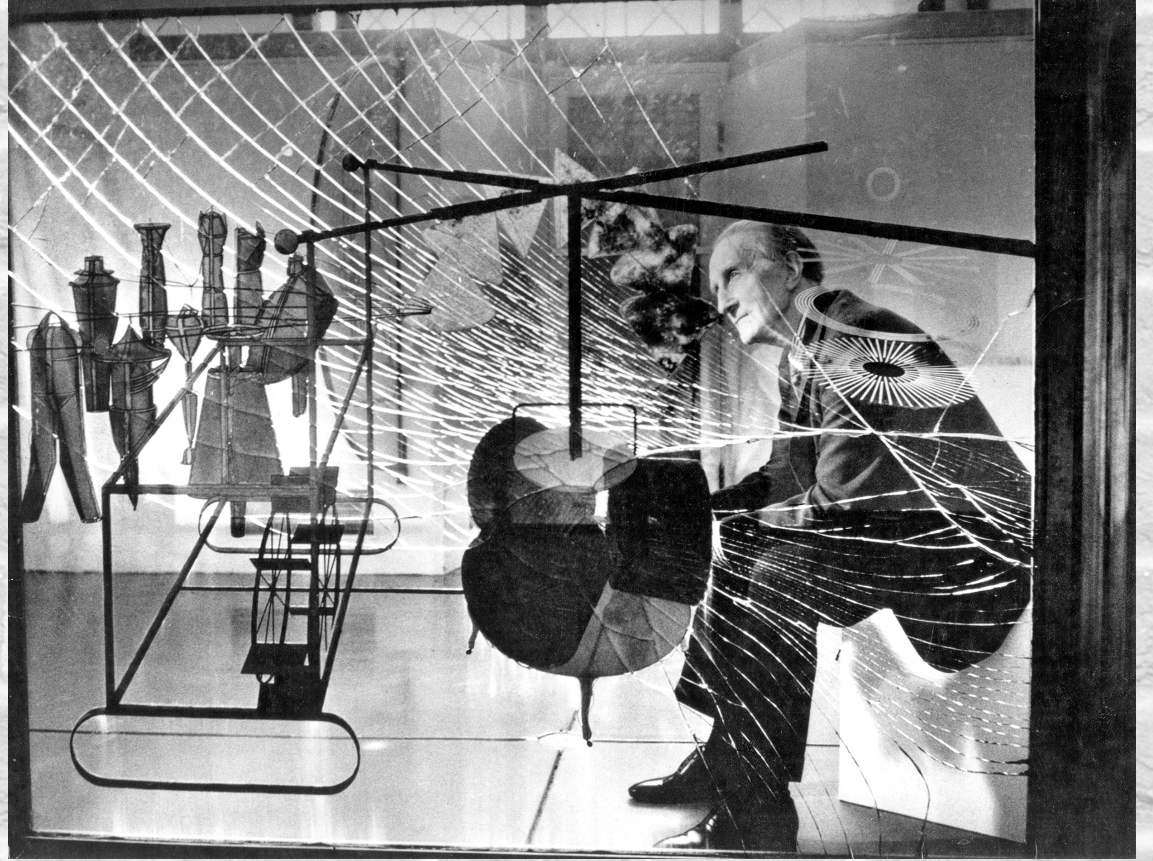

Marcel Duchamp

Palazzo Grassi in Venice dedicates an exhibition to the eclectic artist from 4 April to 18 July 1993

His wife Alexina Duchamp and Jacqueline Matisse at the opening of the exhibition in Palazzo Grassi